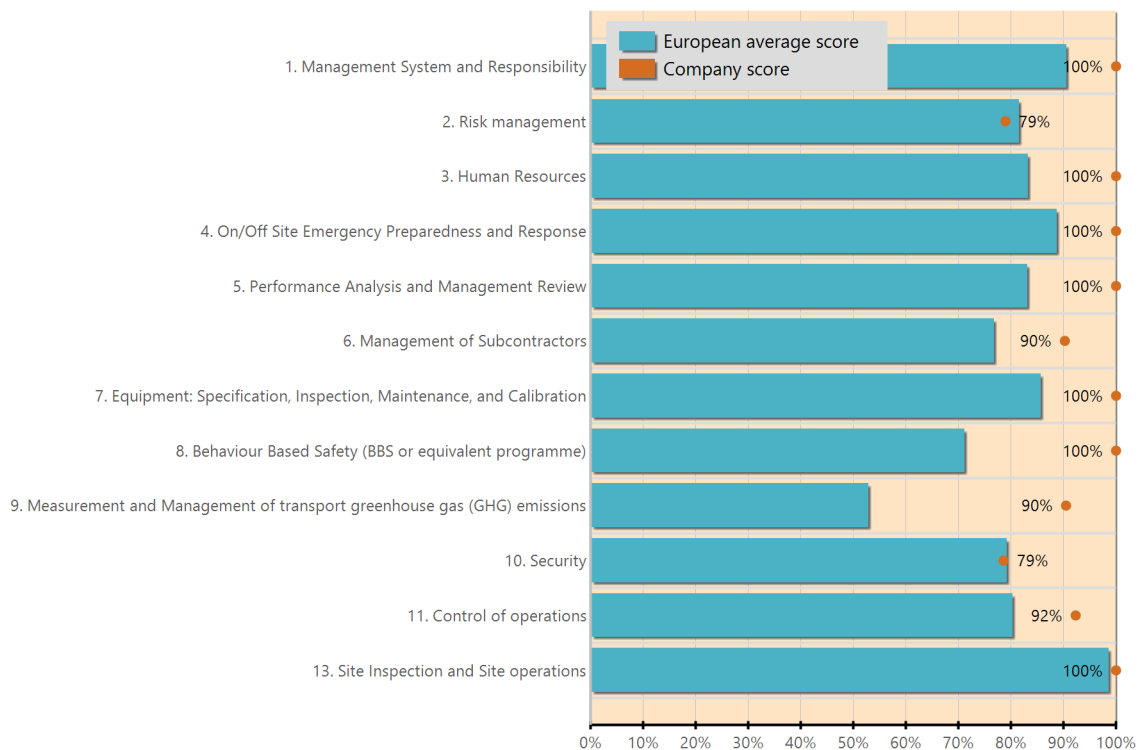

Lanfer Logistik GmbH

Report: 94053
Date: 17/02/2026
Location: Germany, Meppen

Module: Transport Service
Expiration Date: 17/02/2029
Assessor: Engel, Wolfgang

Summary Report

Overall score of the company: 93%

Industry Range of scores per section

This chart shows the average scores of every SQAS section and the European average scores of every SQAS section of all companies with active reports that belong to the same SQAS module and the same questionnaire version

The SQAS summary report is a statement of facts and this does not express any appreciation of the company's performance. The SQAS assessment is valid for 3 years.